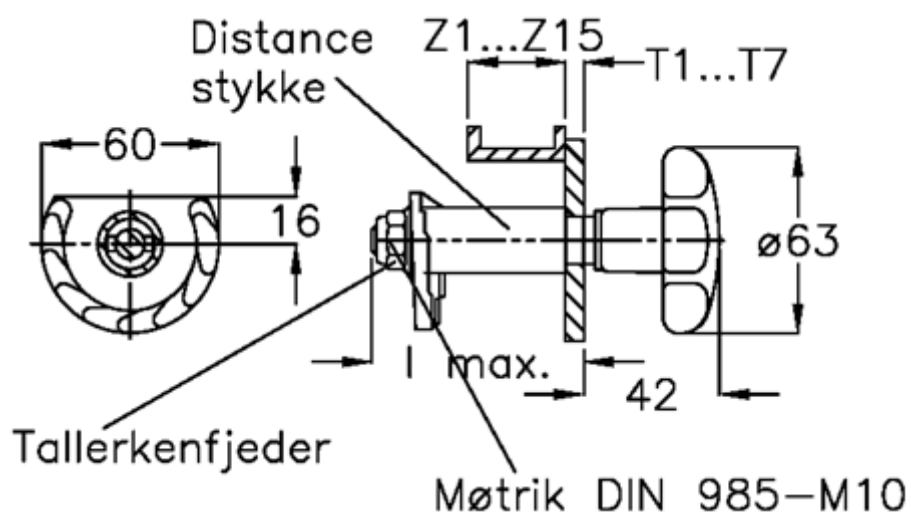

Article number: 20894212

Description: E+G Door lock
GN 117-SG-T2-Z12

Measures

Cam thickness = 33-42